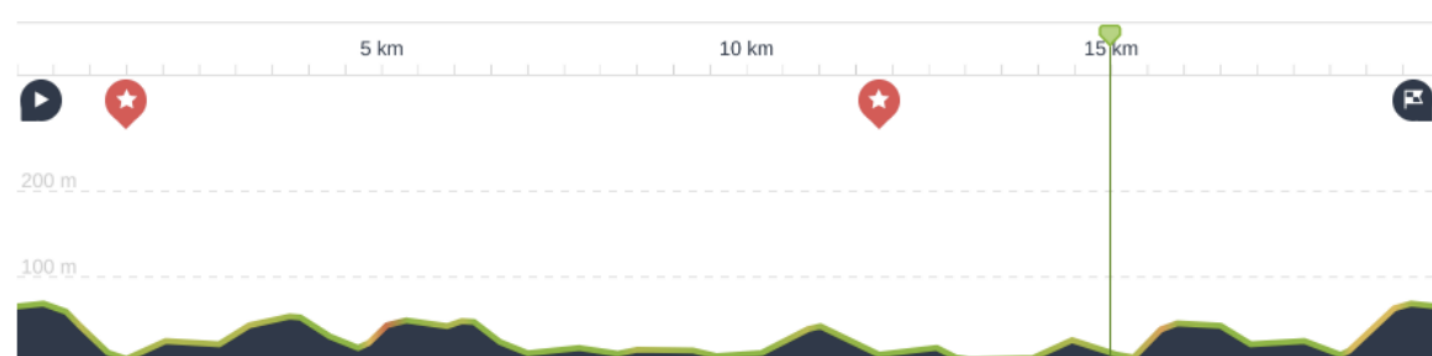

FALMOUTH TOWN: EASY ROUTE

AN EASY 20KM RIDE THAT WILL TAKE AROUND 1 HR AND 30 MINUTES.

IT INCLUDES MAENPORTH BEACH AND MOST OF FALMOUTH TOWN.

YOU COULD EASILY ADD A LOOP TO FLUSHING OR MYLOR HARBOUR, PRETTY VILLAGES ON THE OTHER SIDE OF FALMOUTH HARBOUR / CARRICK ROADS.

SCAN THE THE QR CODE FOR THE GOOGLE MAP.

**DIFFICULTY:
EASY**

**DISTANCE:
20KM**

**TIME:
1.5 HRS**

E B I K E
C O R N W A L L

hire • tour • explore

WWW.EBIKECORNWALL.COM
HELLO@EBIKECORNWALL.COM
07394 981083 OR 07368 996058