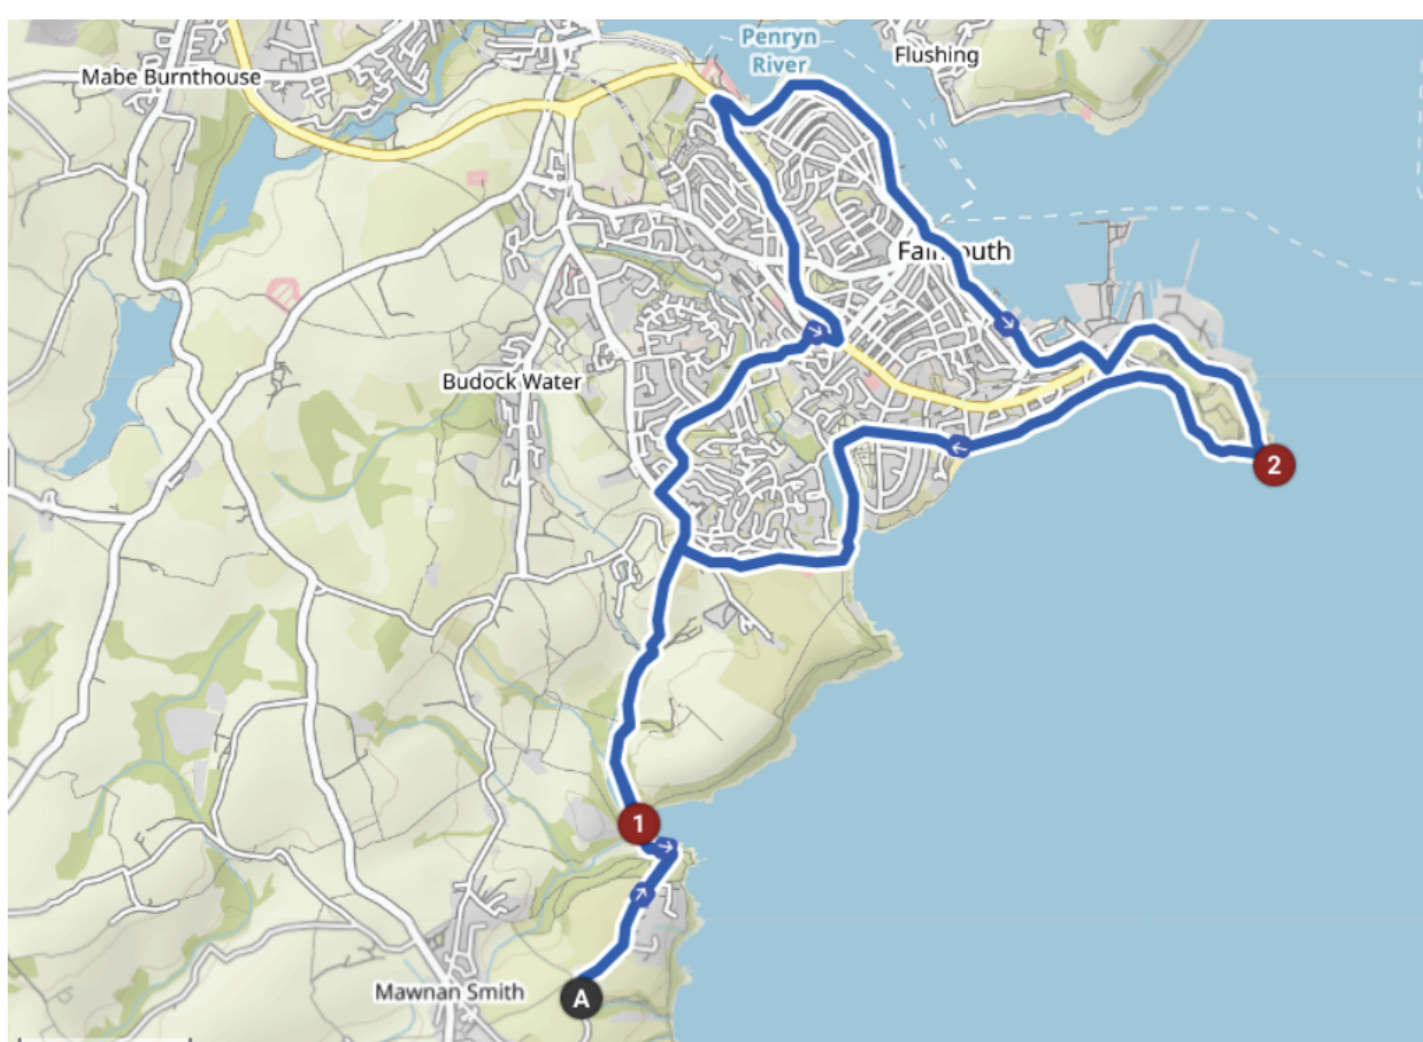

FALMOUTH TOWN: EASY ROUTE

AN EASY 20KM RIDE THAT WILL TAKE AROUND 1 HR AND 30 MINUTES.

IT INCLUDES MAENPORTH BEACH AND MOST OF FALMOUTH TOWN.

YOU COULD EASILY ADD A LOOP TO FLUSHING OR MYLOR HARBOUR, PRETTY VILLAGES ON THE OTHER SIDE OF FALMOUTH HARBOUR / CARRICK ROADS.

SCAN THE THE QR CODE FOR THE GOOGLE MAP.

**DIFFICULTY:
EASY**

**DISTANCE:
20KM**

**TIME:
1.5 HRS**

E B I K E
C O R N W A L L

hire • tour • explore

WWW.EBIKECORNWALL.COM
HELLO@EBIKECORNWALL.COM
07394 981083 OR 07368 996058